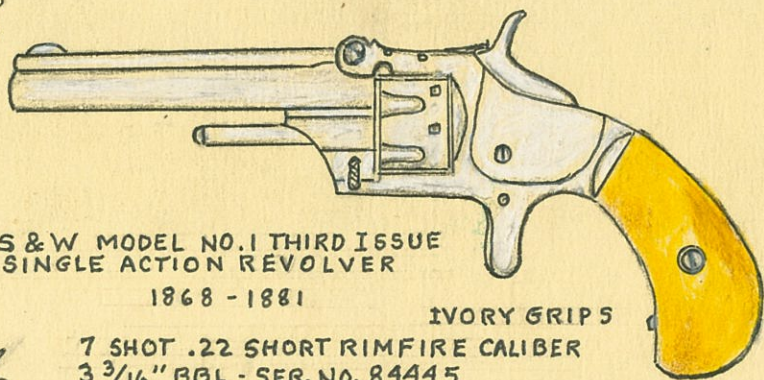

SMITH & WESSON NO. 1 1/2  
SINGLE ACTION REVOLVER

SPRINGFIELD MASS.

.32 S&W CAL. 5 SHOT W/3 1/2" BBL.

IVORY GRIPS  
SER. NO. 63102

RBallard '16

S & W MODEL NO. 1 THIRD ISSUE  
SINGLE ACTION REVOLVER

1868 - 1881

IVORY GRIPS

7 SHOT .22 SHORT RIMFIRE CALIBER  
3 3/16" BBL - SER. NO. 84445

RBallard '08

S & W MODEL NO. 1 1/2  
SECOND ISSUE

S & W MODEL NO. 1 1/2  
SINGLE ACTION REVOLVER

1868 - 1875

32 S & W CAL. 5 SHOT W/3 1/2" BBL  
IVORY GRIPS - SER. NO. 84713

RBallard '04

S & W MODEL NO. 1 1/2  
SINGLE ACTION REVOLVER

1878 - 1892

32 S & W CAL. 5 SHOT W/3 1/2" BBL  
IVORY GRIPS - SER. NO. 30652