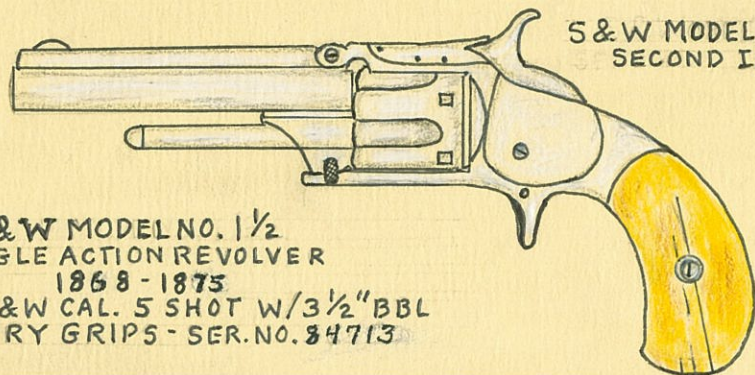

SMITH & WESSON NO. 1 1/2  
SINGLE ACTION REVOLVER

SPRINGFIELD MASS.

.32 S&W CAL. 5 SHOT W/3 1/2" BBL.

IVORY GRIPS  
SER. NO. 63102

RBallard '16

S & W MODEL NO. 1 THIRD ISSUE  
SINGLE ACTION REVOLVER

1868 - 1881

IVORY GRIPS

7 SHOT .22 SHORT RIMFIRE CALIBER  
3 3/16" BBL - SER. NO. 84445

RBallard '08

S & W MODEL NO. 1 1/2  
SECOND ISSUE

S & W MODEL NO. 1 1/2  
SINGLE ACTION REVOLVER

1868 - 1875

32 S & W CAL. 5 SHOT W/3 1/2" BBL  
IVORY GRIPS - SER. NO. 84713

RBallard '04

S & W MODEL NO. 1 1/2  
SINGLE ACTION REVOLVER

1878 - 1892

32 S & W CAL. 5 SHOT W/3 1/2" BBL  
IVORY GRIPS - SER. NO. 30652