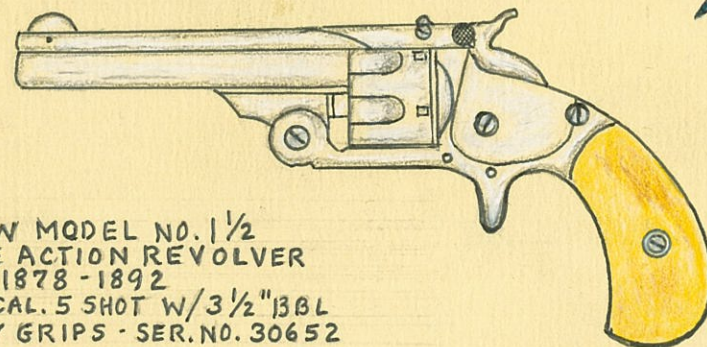

SMITH & WESSON NO. 1 1/2  
SINGLE ACTION REVOLVER

SPRINGFIELD MASS.

.32 S&W CAL. 5 SHOT W/3 1/2" BBL.

IVORY GRIPS  
SER. NO. 63102

RBallard '16

S & W MODEL NO. 1 THIRD ISSUE  
SINGLE ACTION REVOLVER

1868 - 1881

IVORY GRIPS

7 SHOT .22 SHORT RIMFIRE CALIBER  
3 3/16" BBL - SER. NO. 84445

RBallard '08

S & W MODEL NO. 1 1/2  
SECOND ISSUE

S & W MODEL NO. 1 1/2  
SINGLE ACTION REVOLVER

1868 - 1875

32 S & W CAL. 5 SHOT W/3 1/2" BBL  
IVORY GRIPS - SER. NO. 84713

RBallard '04

S & W MODEL NO. 1 1/2  
SINGLE ACTION REVOLVER

1878 - 1892

32 S & W CAL. 5 SHOT W/3 1/2" BBL  
IVORY GRIPS - SER. NO. 30652