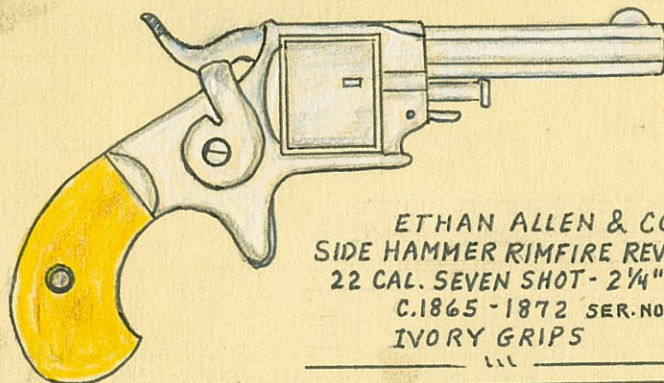

WHITNEY .22 RIMFIRE REVOLVER
7 SHOTS - 3/4" OCTAGON BARREL

BBL. MARKED: WHITNEYVILLE ARMORY
FOLLOWED BY-CT. U.S.A.

IVORY GRIPS
SER. NO. 8256 B

TOTAL PRODUCTION - ALL VARIATIONS - 3,500 (EST.)

RBallard '15

HOPKINS & ALLEN MFG. CO.
5 SHOT .32 CAL 2 7/16" BBL

BARREL MARKED: XL NO. 2

IVORY GRIPS
SER. NO. 2219

RBallard '15

FOREHAND & WADSWORTH
SIDE HAMMER 22

SEVEN SHOT 22 CAL. RIMFIRE
2 1/2" BARREL C. 1870'S

IVORY GRIPS - SER. NO. 18348
QUANTITY ESTIMATED AT 1000

RBallard '15

ETHAN ALLEN & CO.
SIDE HAMMER RIMFIRE REVOLVER
22 CAL. SEVEN SHOT - 2 1/4" BBL.

C. 1865 - 1872 SER. NO. 6468
IVORY GRIPS

RBallard '15