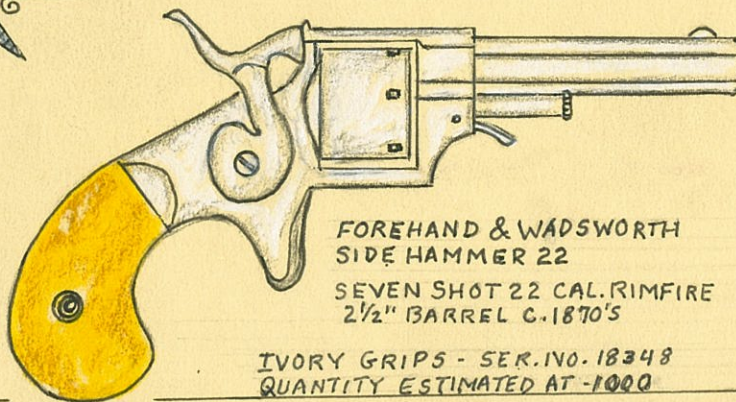

WHITNEY .22 RIMFIRE REVOLVER
7 SHOTS - 3/4" OCTAGON BARREL

BBL. MARKED: WHITNEYVILLE ARMORY
FOLLOWED BY-CT. U.S.A.

IVORY GRIPS
SER. NO. 8256 B

TOTAL PRODUCTION - ALL VARIATIONS - 3,500 (EST.)

RBallard '15

HOPKINS & ALLEN MFG. CO.
5 SHOT .32 CAL 2 7/16" BBL

BARREL MARKED: XL NO. 2

IVORY GRIPS
SER. NO. 2219

RBallard '15

FOREHAND & WADSWORTH
SIDE HAMMER 22

SEVEN SHOT 22 CAL. RIMFIRE
2 1/2" BARREL C. 1870'S

IVORY GRIPS - SER. NO. 18348
QUANTITY ESTIMATED AT 1000

RBallard '15

ETHAN ALLEN & CO.
SIDE HAMMER RIMFIRE REVOLVER
22 CAL. SEVEN SHOT - 2 1/4" BBL.

C. 1865 - 1872 SER. NO. 6468
IVORY GRIPS

RBallard '15