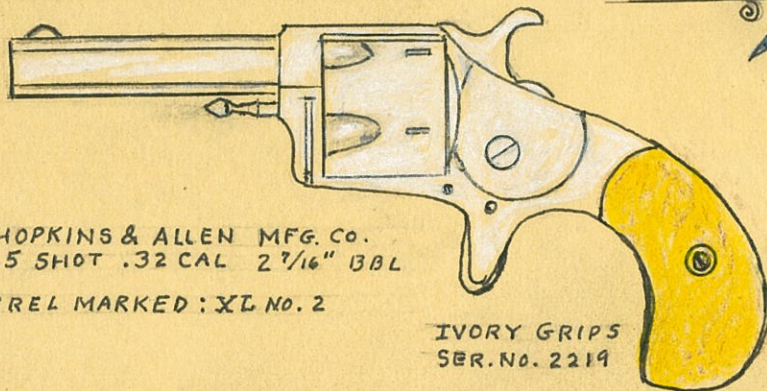

WHITNEY .22 RIMFIRE REVOLVER
7 SHOTS - 3/4" OCTAGON BARREL

BBL. MARKED: WHITNEYVILLE ARMORY
FOLLOWED BY-CT. U.S.A.

IVORY GRIPS
SER. NO. 8256 B

TOTAL PRODUCTION - ALL VARIATIONS - 3,500 (EST.)

RBallard '15

HOPKINS & ALLEN MFG. CO.
5 SHOT .32 CAL 2 7/16" BBL

BARREL MARKED: XL NO. 2

IVORY GRIPS
SER. NO. 2219

RBallard '15

FOREHAND & WADSWORTH
SIDE HAMMER 22

SEVEN SHOT 22 CAL. RIMFIRE
2 1/2" BARREL C. 1870'S

IVORY GRIPS - SER. NO. 18348
QUANTITY ESTIMATED AT 1000

RBallard '15

ETHAN ALLEN & CO.
SIDE HAMMER RIMFIRE REVOLVER
22 CAL. SEVEN SHOT - 2 1/4" BBL.

C. 1865 - 1872 SER. NO. 6468
IVORY GRIPS

RBallard '15