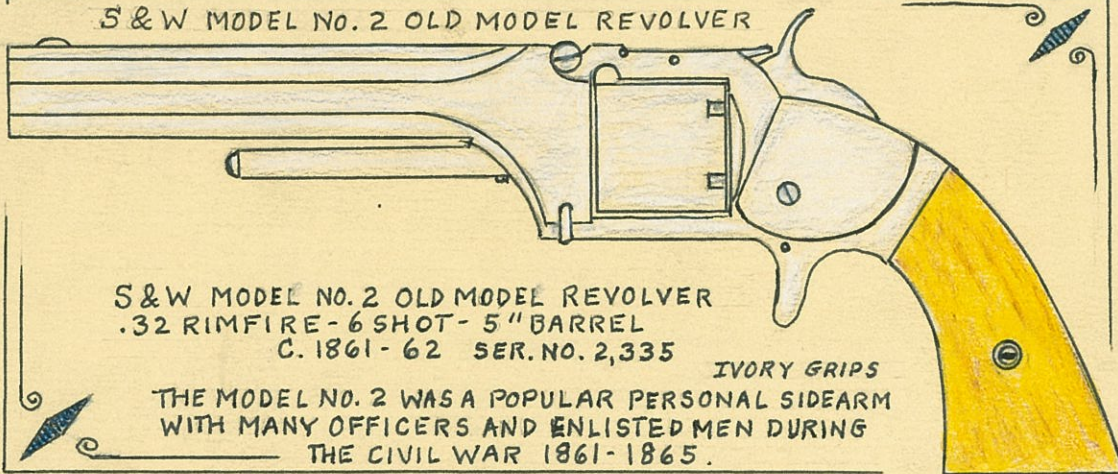

S & W MODEL NO. 2 OLD MODEL REVOLVER

S & W MODEL NO. 2 OLD MODEL REVOLVER
.32 RIMFIRE - 6 SHOT - 5" BARREL
C. 1861 - 62 SER. NO. 2,335

IVORY GRIPS

THE MODEL NO. 2 WAS A POPULAR PERSONAL SIDEARM
WITH MANY OFFICERS AND ENLISTED MEN DURING
THE CIVIL WAR 1861-1865.