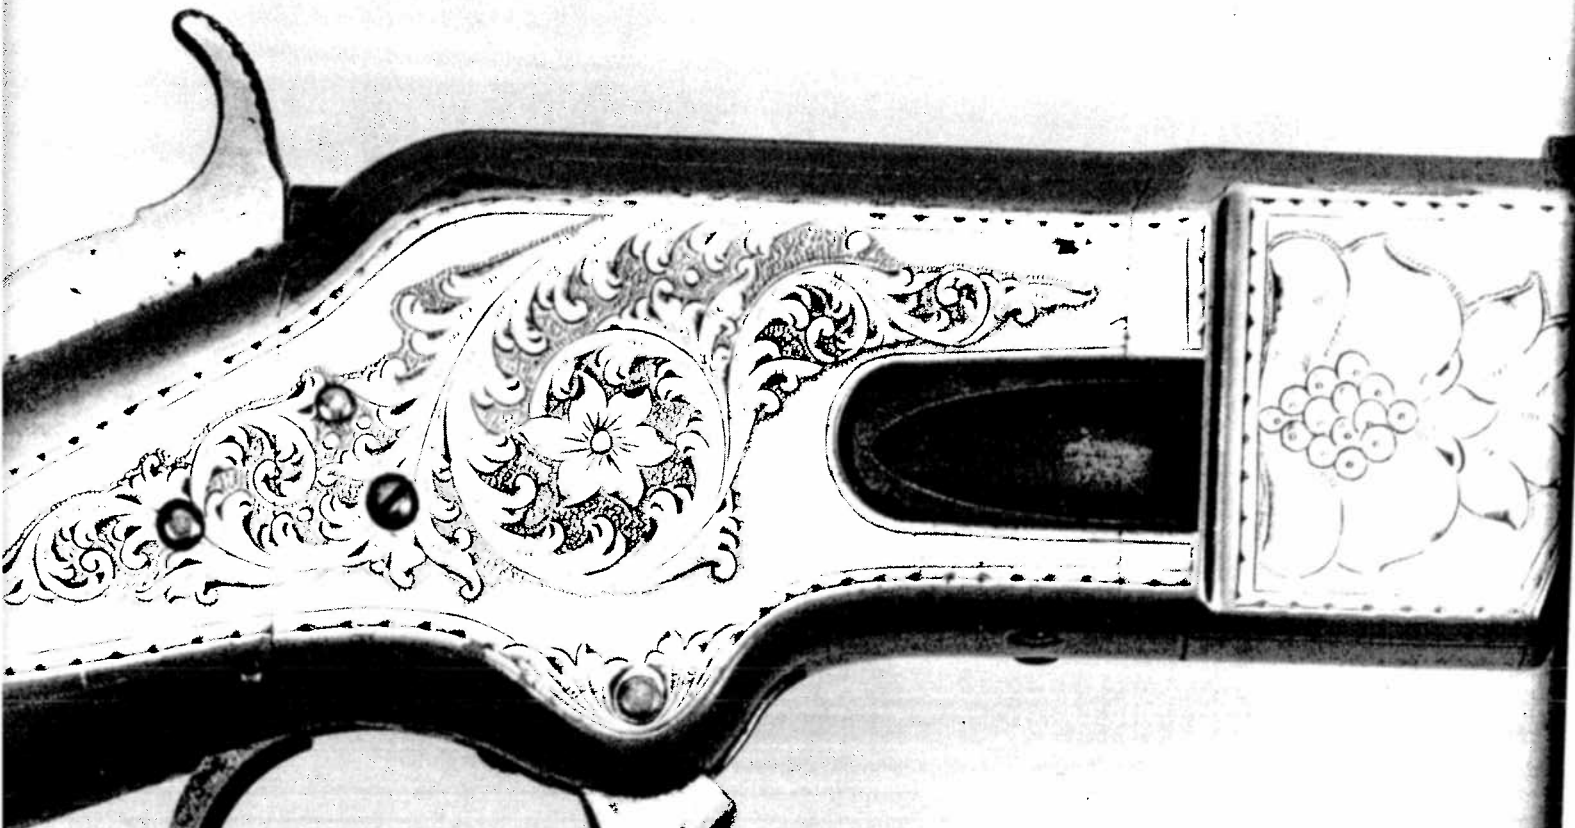

Serial 18409 Model 1866 rifle (Above) belongs to the small group of Henry-style engraved early examples. (*Leon E. Wandler Collection*)

(Below and opposite page) Serial 18437 shows the evolution from standard engraving on the Henry rifle. Nickel plated finish. (*Paul Pettey Collection*)

17,500 - 21,500

1866

SN 18409

RIFLE

HOGSON ENGRAVED

1866

SN 18409
RIFLE
ENGRAVED HENRY PATTERN

PLATE ON STOCK PRESENTED